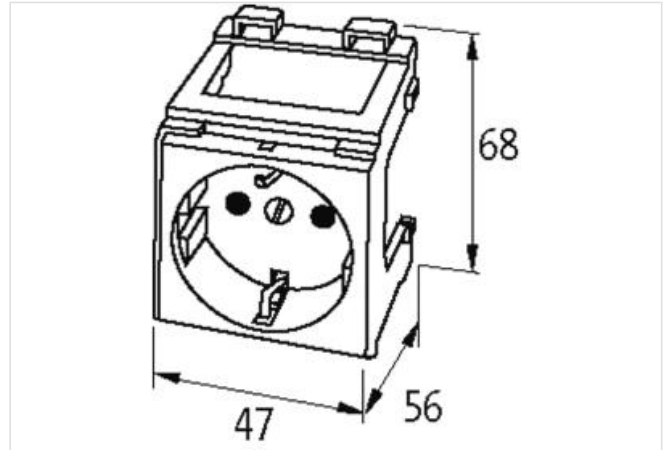

Commercial data

ECLASS-6.0	27143423
ECLASS-6.1	27142305
ECLASS-7.0	27142305
ECLASS-8.0	27142305
ECLASS-9.0	27142305
ECLASS-10.1	27142305
ECLASS-11.1	27142305
ECLASS-12.0	27142305
ETIM-5.0	EC002625
customs tariff number	85366990
GTIN	4048879031295
Packaging unit	1

Electrical data | Supply

Operating voltage AC	250 V
Operating current	10 A

Installation

Connection cross section max.	1,5 mm²
AWG number	16

Installation | Connection

Connection Spring clamp plug-in terminals

Mechanical data | Mounting data